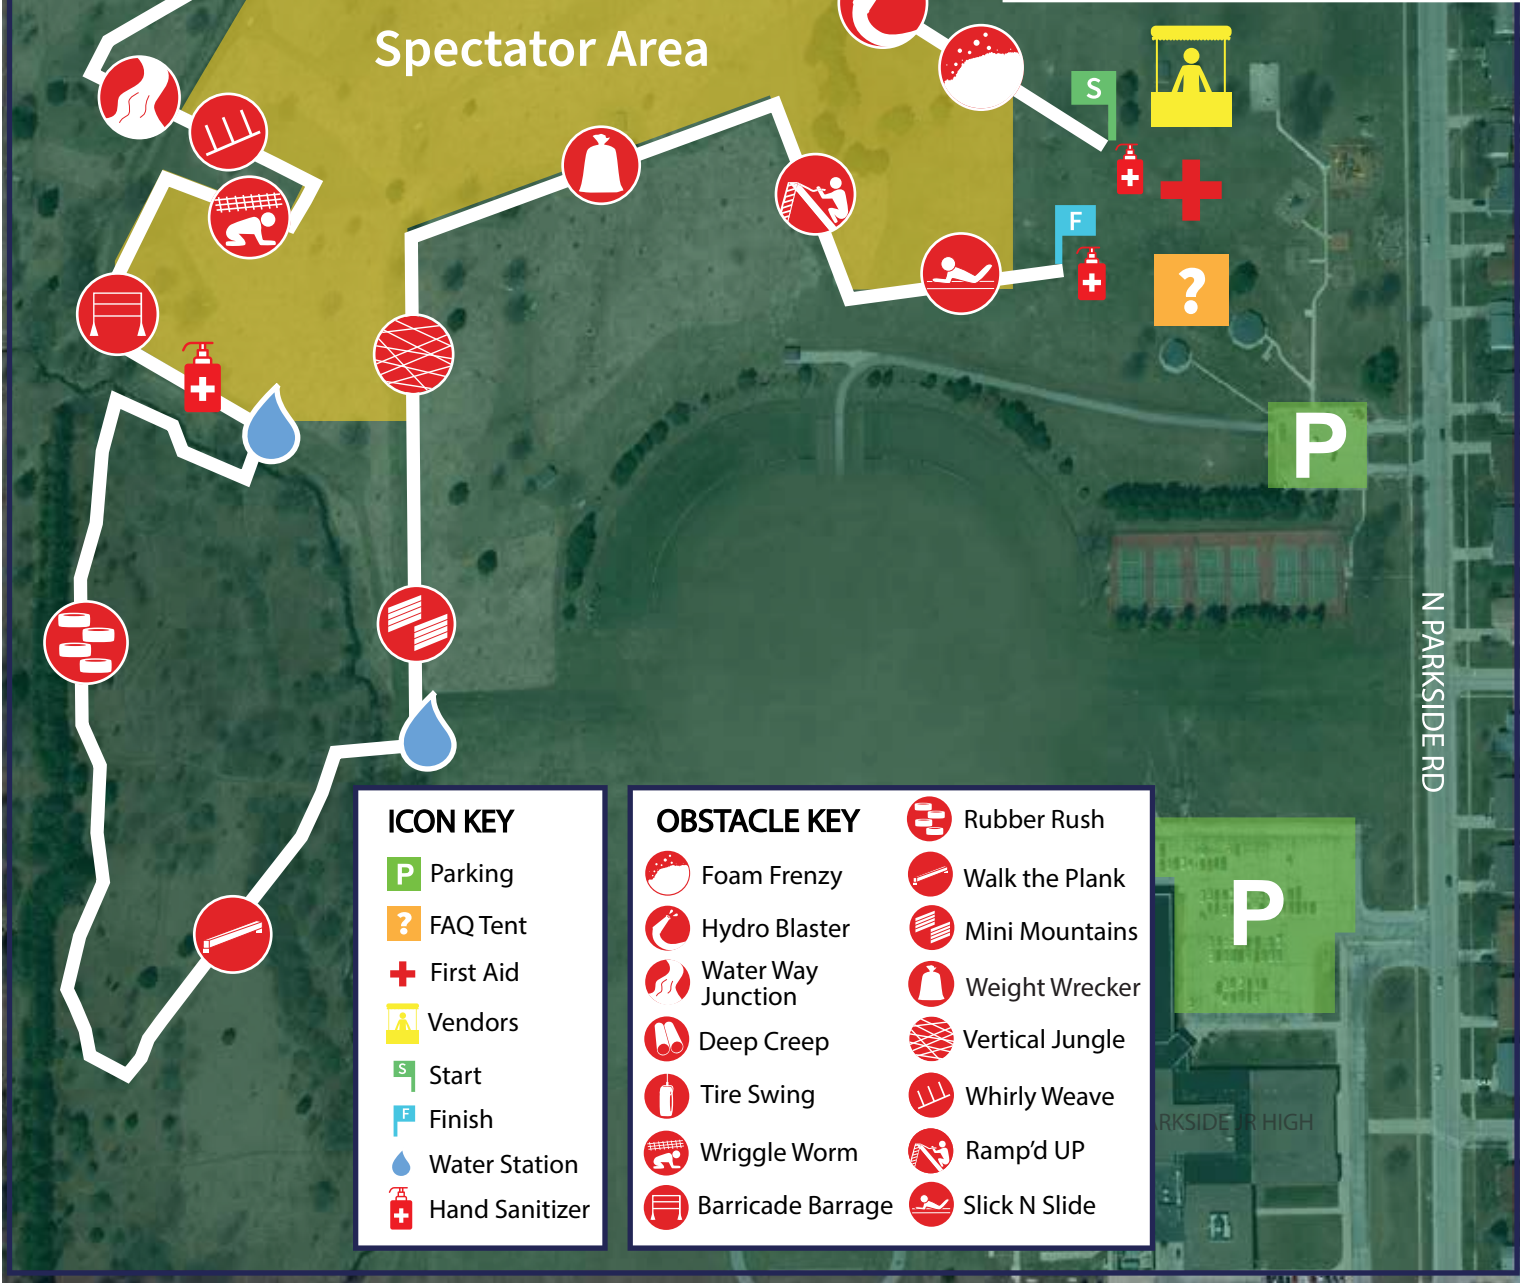

**Sunday, September 12th**  
**Youth and Family, Ages 5+**  
 Register online at [www.NormalParks.org](http://www.NormalParks.org)

ICON KEY	
	Parking
	FAQ Tent
	First Aid
	Vendors
	Start
	Finish
	Water Station
	Hand Sanitizer

OBSTACLE KEY	
	Foam Frenzy
	Hydro Blaster
	Water Way Junction
	Deep Creep
	Tire Swing
	Wriggle Worm
	Barricade Barrage
	Rubber Rush
	Walk the Plank
	Mini Mountains
	Weight Wrecker
	Vertical Jungle
	Whirly Weave
	Ramp'd UP
	Slick N Slide