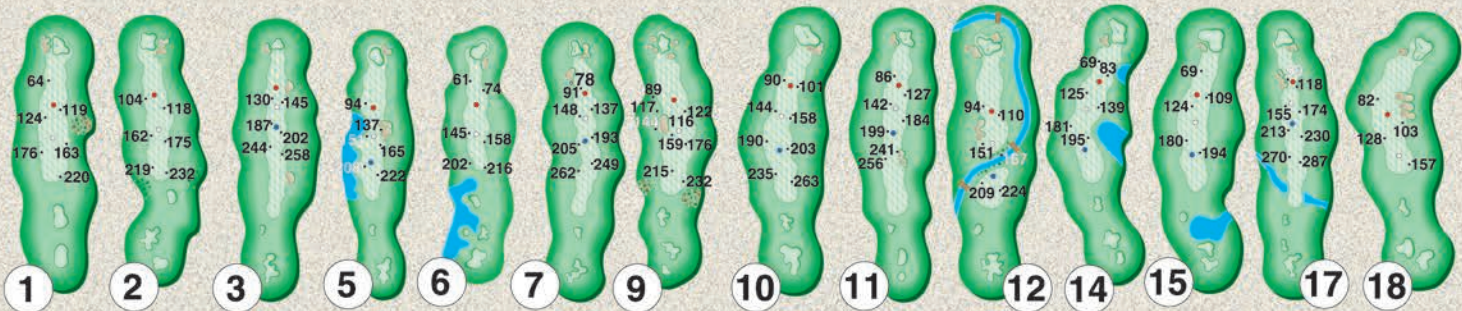

Play without undue delay

Rules of Play

USGA Rules shall govern all play

All measured yardage is to center of green

Red – 100 • White – 150

Blue – 200

- Replace divots, repair ball marks, rake sand traps
- Please abide by cart path rule of the day

All Alcohol Must Be Purchased Through Ironwood Golf Course

Craig Onsrud

Head Golf Professional

Tyler Bain

Golf Course Superintendent

Normal, Illinois
1901 N. Towanda Ave.
(309) 454-9620

GOLF ASSOCIATES
(800) 438-8726

Hole	1	2	3	4	5	6	7	8	9	Out	PLAYER:	10	11	12	13	14	15	16	17	18	In	Tot	Hcp	Net
Black	73.0/127	397	398	627	186	398	419	531	176	401	3533	470	515	383	200	440	463	214	551	331	3567	7100		
Blue	70.7/122	378	371	555	165	385	346	517	153	368	3238	422	496	364	183	414	381	186	533	313	3292	6530		
White	68.0/116	357	350	520	121	370	314	496	140	339	3007	394	473	345	153	371	360	174	493	261	3024	6031		
Men's Handicap	11	7	1	15	5	13	3	17	9			8	4	12	18	6	10	14	2	16				
Par	4	4	5	3	4	4	5	3	4	36		4	5	4	3	4	4	3	5	4	36	72		
Red	70.4/118	308	296	474	109	296	263	445	106	315	2612	381	429	288	143	353	304	150	446	253	2747	5359		
Ladies Handicap	11	7	1	15	5	13	3	17	9			8	4	12	18	6	10	14	2	16				