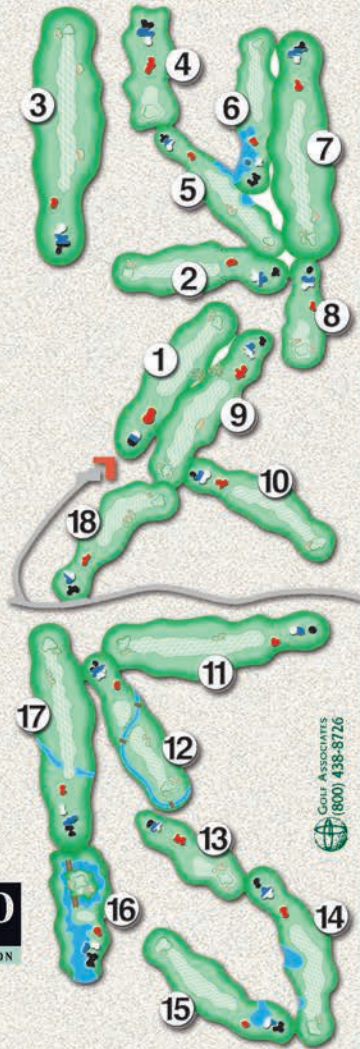

Play without undue delay

Rules of Play

USGA Rules shall govern all play

All measured yardage is to center of green

Red – 100 • White – 150

Blue – 200

- Replace divots, repair ball marks, rake sand traps
- Please abide by cart path rule of the day

All Alcohol Must Be Purchased Through Ironwood Golf Course

Craig Onsrud

Head Golf Professional

Tyler Bain

Golf Course Superintendent

Normal, Illinois
1901 N. Towanda Ave.
(309) 454-9620

GOLF ASSOCIATES
(800) 438-8726

Hole	1	2	3	4	5	6	7	8	9	Out	PLAYER:	10	11	12	13	14	15	16	17	18	In	Tot	Hcp	Net
Black	73.0/127	397	398	627	186	398	419	531	176	401	3533	470	515	383	200	440	463	214	551	331	3567	7100		
Blue	70.7/122	378	371	555	165	385	346	517	153	368	3238	422	496	364	183	414	381	186	533	313	3292	6530		
White	68.0/116	357	350	520	121	370	314	496	140	339	3007	394	473	345	153	371	360	174	493	261	3024	6031		
Men's Handicap	11	7	1	15	5	13	3	17	9			8	4	12	18	6	10	14	2	16				
Par	4	4	5	3	4	4	5	3	4	36		4	5	4	3	4	4	3	5	4	36	72		
Red	70.4/118	308	296	474	109	296	263	445	106	315	2612	381	429	288	143	353	304	150	446	253	2747	5359		
Ladies Handicap	11	7	1	15	5	13	3	17	9			8	4	12	18	6	10	14	2	16				